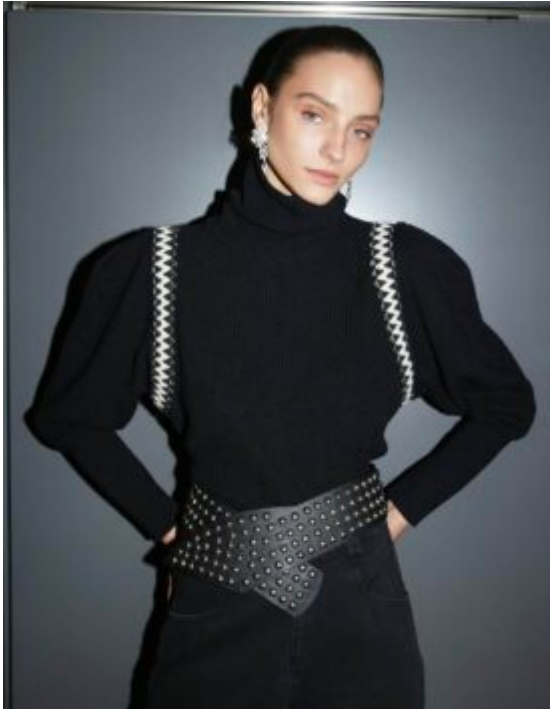

TRUE MODELS

Kika J

180 | 84 / 58 / 88 / 39.5 | Light Brown / Blue Green

TRUE MODELS

Kika J

180 | 84 / 58 / 88 / 39.5 | Light Brown / Blue Green

TRUE MODELS

Kika J

180 | 84 / 58 / 88 / 39.5 | Light Brown / Blue Green

TRUE MODELS

Kika J

180 | 84 / 58 / 88 / 39.5 | Light Brown / Blue Green

TRUE MODELS

Kika J

180 | 84 / 58 / 88 / 39.5 | Light Brown / Blue Green

TRUE MODELS